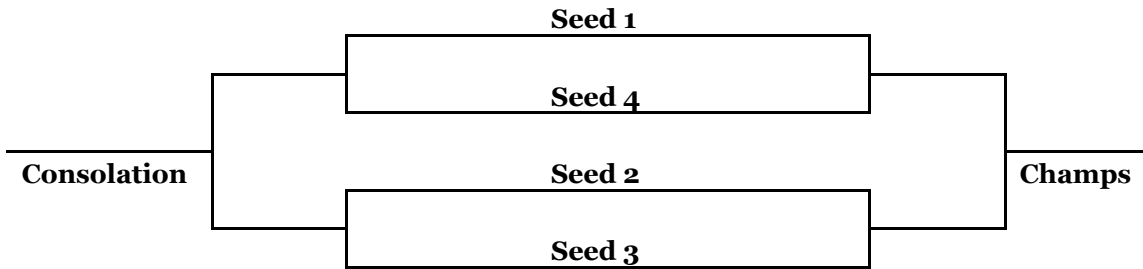

2005 Spring High School Rugby Schedule

Week #1	03-Apr	Time
Lincoln	@	Millard 1:00
Sioux Falls	@	Prep/Cent 3:00

Week #2	10-Apr	Time
Sioux Falls	@	Millard 1:00
Prep/Cent	@	Lincoln 1:00

Week #3	17-Apr	Time
Millard	@	Prep/Cent 1:00
Lincoln	@	Sioux Falls 1:00

Week #4	24-Apr	Time
Prep/Cent	@	Sioux Falls 1:00
Millard	@	Lincoln 1:00

Week #5	01-May	Time
Lincoln	@	Prep/Cent 1:00
Millard	@	Sioux Falls 1:00

Week #6	08-May	Time
Sioux Falls	@	Lincoln 1:00
Prep/Cent	@	Millard 1:00

Week #7	14-May	<u>SATURDAY</u>

Championship Weekend   **On Sat. May 14th in Wayne, NE**
Held at Wayne State College's new rugby fields on EAST 4th Street
Rugby area is located next to the Wayne City Softball Complex
Simply turn EAST on East 4th and Main Street and take East 4th all the way
until you run into a DEAD END. Enter the Dead End, and wrap around the
tree line and you will enter and see a sign "Wayne Softball Complex"

Kickoff times are looking to be mid afternoon for the first round games.
Wayne is 2 hours from Omaha, Sioux Falls and 2 hr 15 min from Lincoln